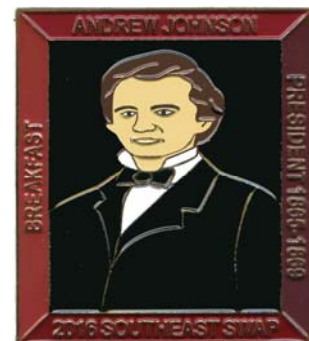

The Holiday Series

April 2016

HS 1752 16
Don Ager (NH)

HS 1753 16
Larry Anderson (CO)

HS 1754 16
Richard Durham (NC)

HS 1755 16
Susan Golladay (VA)

HS 1756 16
Vrla Leach (VA)

HS 1757 16
Jim Minnich (DE)

HS 1758 16
Jim Newman (VA)

HS 1759 16
Larry Shaul (PA)

HS 1760 16
Angelo Strazzante (IL)

HS 1761 16
Bob Walker (SC)

*The Snowflakes of the
Winter Solstice*

The Holiday Series

Apr 2016

HS 1762 16
Fire Truck