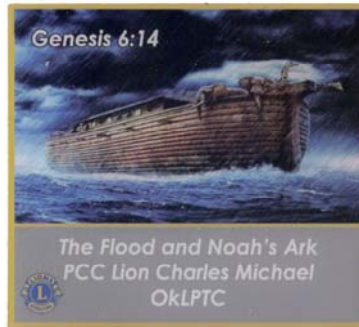

WW 1193 20

WW 1244 20

WONDERFUL WORLD OF WATER

Jul 2020
Corrected Copy

WW 1253 20
Ed Barry (OK)
Genesis 1:9 God Made the Seas and Land

WW 1254 20
Charles Michael (OK)
Genesis 6:14 The Flood and Noah's Ark

WW 1255 20
Colleen Michael (OK)
Exodus 2:3 Moses in the River

WW 1259 20
Cloye & Billy Thompson (OK)
Matthew 3:13 Jesus Baptized in the River

WW 1260 20
Yolanda Middleton (OK)
Matthew 14:22 Jesus Walks on Water

WW 1261 20
Scott Corson (OK)
Mark 4:35 Jesus Calms the Storm