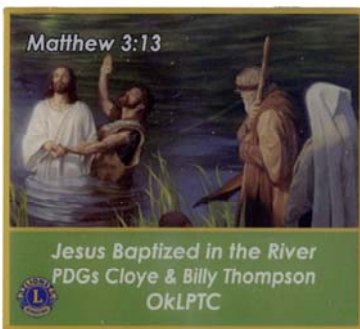

NOTE: This pin was incorrectly identified as being issued by Scott Corson.

WW 1256 20
Kent Clovis (OK)
Exodus 14:13 Parting of the Red Sea

WW 1257 20
Carolyn Clovis (OK)
Exodus 17:6 Water from a Rock

WW 1258 20
Bill Middleton (OK)
Jonah 1:17 Jonah and the Whale

WW 1259 20
Cloye & Billy Thompson (OK)
Matthew 3:13 Jesus Baptized in the River

WW 1260 20
Yolanda Middleton (OK)
Matthew 14:22 Jesus Walks on Water

WW 1261 20
Scott Corson (OK)
Mark 4:35 Jesus Calms the Storm