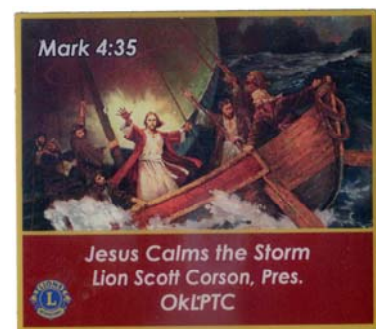

NOTE: This pin was incorrectly identified as being issued by Scott Corson.

WW 1256 20
Kent Clovis (OK)
Exodus 14:13 Parting of the Red Sea

WW 1257 20
Carolyn Clovis (OK)
Exodus 17:6 Water from a Rock

WW 1258 20
Bill Middleton (OK)
Jonah 1:17 Jonah and the Whale

WW 1259 20
Cloye & Billy Thompson (OK)
Matthew 3:13 Jesus Baptized in the River

WW 1260 20
Yolanda Middleton (OK)
Matthew 14:22 Jesus Walks on Water

WW 1261 20
Scott Corson (OK)
Mark 4:35 Jesus Calms the Storm