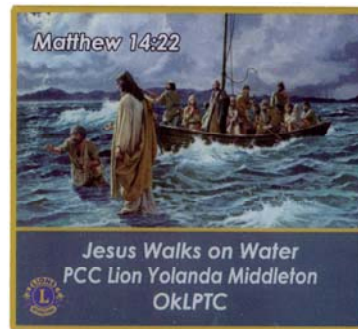

WW 1193 20

WW 1244 20

WONDERFUL WORLD OF WATER

Jul 2020
Corrected Copy

WW 1253 20
Ed Barry (OK)
Genesis 1:9 God Made the Seas and Land

WW 1254 20
Charles Michael (OK)
Genesis 6:14 The Flood and Noah's Ark

WW 1255 20
Colleen Michael (OK)
Exodus 2:3 Moses in the River

NOTE: This pin was incorrectly identified as being issued by Scott Corson.

WW 1256 20
Kent Clovis (OK)
Exodus 14:13 Parting of the Red Sea

WW 1257 20
Carolyn Clovis (OK)
Exodus 17:6 Water from a Rock

WW 1258 20
Bill Middleton (OK)
Jonah 1:17 Jonah and the Whale

WW 1259 20
Cloye & Billy Thompson (OK)
Matthew 3:13 Jesus Baptized in the River

WW 1260 20
Yolanda Middleton (OK)
Matthew 14:22 Jesus Walks on Water

WW 1261 20
Scott Corson (OK)
Mark 4:35 Jesus Calms the Storm