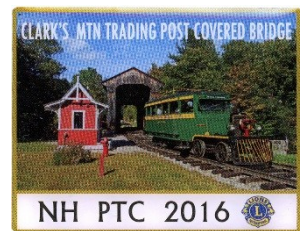

New Hampshire Pin Trading Club
Regular Annual Issues

2016