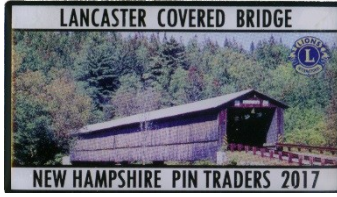

1990

1991

1992

1993

1996

1997

New Hampshire Pin Trading Club Regular Annual Issues

2017

2020-2021

2020-2021

CC 0990 22
The Circus at Night

FG 0947 24
The Farmers Chicken

OW 0568 25
The American Bison AKA Buffalo
A Major Resource for the Native
American in the Early Days

New Hampshire Pin Trading Club
Regular Annual Issues