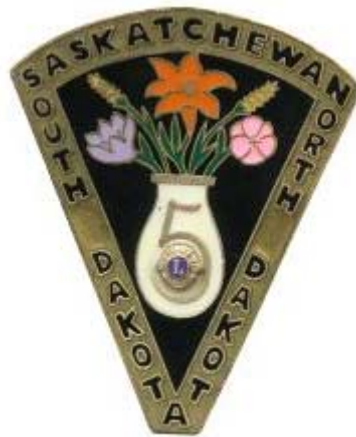

MD 5 - INTERNATIONAL DISTRICT
Saskatchewan-North Dakota-South Dakota

Updated 06/16/2018: Amended page MD-5-6 to show the correct Regular 2001 pin and amended page MD-5-7 to show the correct 2004 pin.

MD 5 - INTERNATIONAL DISTRICT
Saskatchewan-North Dakota-South Dakota

1966

1968

1968 V (Color)

1970 - 1

1970 - 2

1970 - 3

1970 - 4

1970 - 1-V (Color)

NOTE: There were four different color pins issued in 1970. We also show a variation of 1970-1.

1973

1984

1984 V (Color)

1984 P

1985

MD 5 - 1

1989