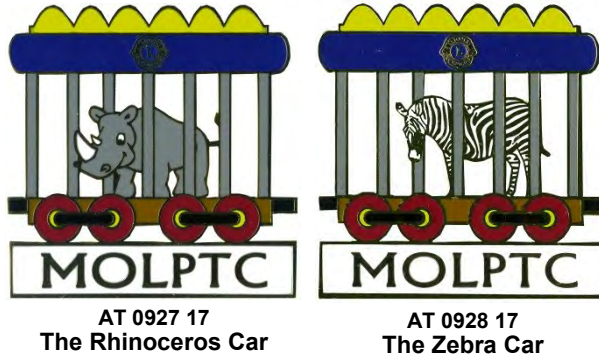

## 5 Holiday Day Series Pins

**Missouri Pin Traders Club  
Special Issue Pins**

2016

**Missouri Pin Traders Club  
Special Issue Pins  
2016 Mule Railroad Special**

The Engine

The Coal Car

The "First Class" Car

The "Coach Class" Car

The Caboose

CC 1039 22  
END OF THE SHO

Missouri Pin Traders Club  
Special Issue Pins

*2017 Missouri Pin Traders Animal Train*

Missouri Pin Traders Club  
Special Issue Pins  
2020 "The Power of the Turtle"