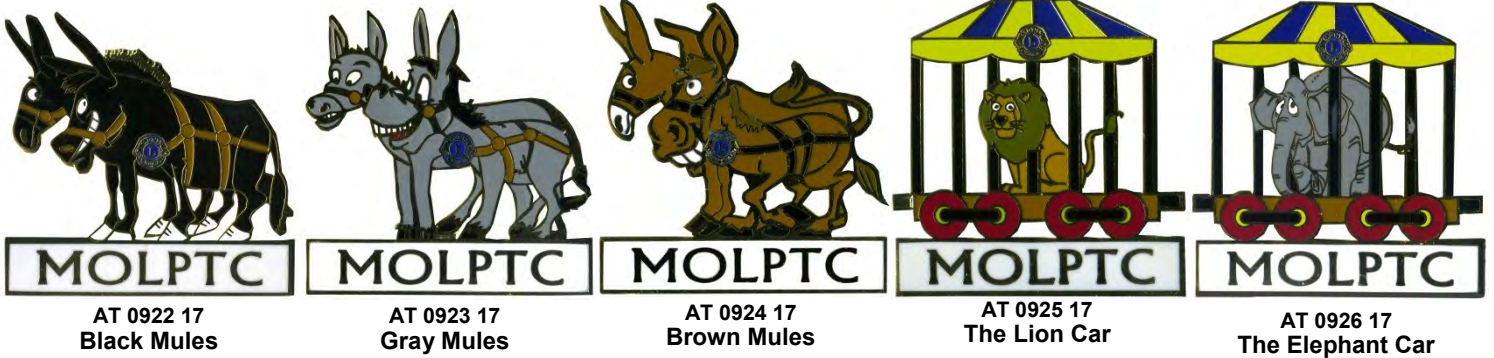

## 5 Holiday Day Series Pins

**Missouri Pin Traders Club  
Special Issue Pins**

2016

**Missouri Pin Traders Club  
Special Issue Pins  
2016 Mule Railroad Special**

The Engine

The Coal Car

The "First Class" Car

The "Coach Class" Car

The Caboose

CC 1039 22  
END OF THE SHO

Missouri Pin Traders Club  
Special Issue Pins

*2017 Missouri Pin Traders Animal Train*

Missouri Pin Traders Club  
Special Issue Pins  
2020 "The Power of the Turtle"