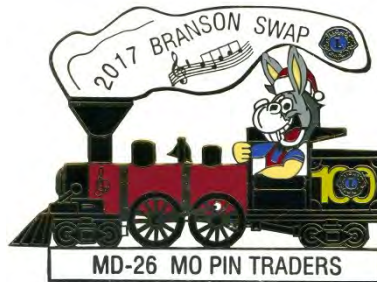

# Missouri Pin Traders Club Branson Swap Issue Pins

2009

2010

2011

2012

2013

2014

2016