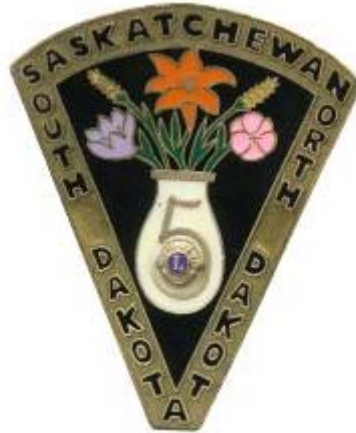

MD 5 - INTERNATIONAL DISTRICT
Saskatchewan-North Dakota-South Dakota

MD 5 - INTERNATIONAL DISTRICT Saskatchewan-North Dakota-South Dakota

1966

1968

1968 V (Color)

1970 - 1

1970 - 2

1970 - 3

1970 - 4

1970 - 1-V (Color)

NOTE: There were four different color pins issued in 1970. We also show a variation of 1970-1.

1973

1984

1984 V (Color)

1984 P

1985

MD 5 - 1

1989

MD 5 - INTERNATIONAL DISTRICT
Saskatchewan-North Dakota-South Dakota

1991

1991 P

1991 P V
Grey Bear

1992

1992 P