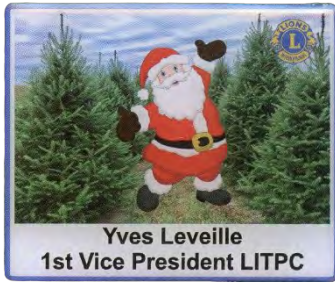

Yves Leveille
1st Vice President LITPC

FG 0454 23
Yves Leveille (CAN)
1st Vice President
2023-2025