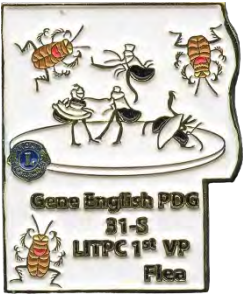

FG 0036 22
Gene English (NC)
"Been Farmin' Long"
1st Vice President

FG 0037 22
Randy Suslick (VA)
"Ant Farmer"
2nd Vice President of the
PITCV

NOTE: FG 0037 22 pin is part of a puzzle and when joined together the pins to the left form a two pin puzzle, as shown above FYI.

FG 0179 22
Yves Leveille (CAN)
The Scarecrow Farmer

FG 0192 22
Yves Leveille (CAN)

FG 0262 22
Gene English (NC)
First Vice President

FG 0263 22
Yves Leveille (CAN)
Second Vice President

LITPC Vice Presidents

CC 0479 21
Gene English (NC)
1st Vice President
2021-2023

Yves Leveille
1st Vice President LITPC

FG 0454 23
Yves Leveille (CAN)
1st Vice President
2023-2025

FG 0490 23
Gene English (NC)
1st Vice President
2021-2023