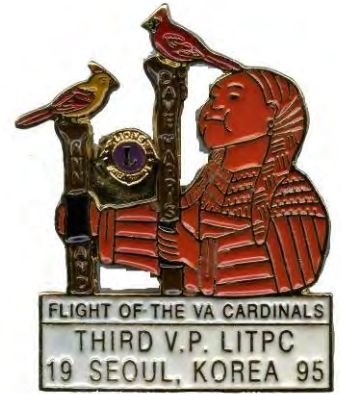

Lions International Trading Pin Club

Vice Presidents Pins

LITPC Vice Presidents

1994

Dave Harris, Virginia
Third Vice President

1995

Bob Walker, South Carolina
First Vice President

1995

Dave Harris, Virginia
Third Vice President

1995

Bill Prucha, Illinois
Third Vice President
This pin was also made as a bolo tie.

1996

Dave Harris, Virginia
Second Vice President

1997

LITPC Vice Presidents

1997

Bill Prucha, Illinois
Second Vice President
This pin was also made as a bolo tie.

1995

Dave Harris, Virginia
First Vice President

1999

Bill Prucha, Illinois
First Vice President
This pin was also made as a bolo tie.