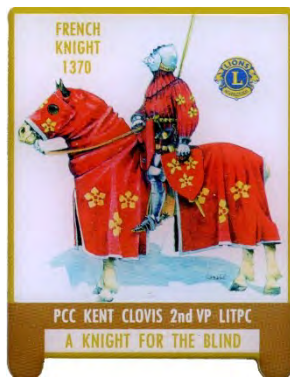

2009

Paul Viano, Massachusetts
Second Vice President

LITPC Vice Presidents

2012

**Paul Viano, Massachusetts
First Vice President**

2012

**Paul Viano, Massachusetts
First Vice President**

2012

**Paul Viano, Massachusetts
First Vice President**

2012

**Bob Libin, New York
Second Vice President**

2014

**Bob Libin, New York
First Vice President**

2015-2017

**Kent Clovis, Oklahoma
Second Vice President**

2015-2017

**Kent Clovis, Oklahoma
Second Vice President**

2015-2017

**Kent Clovis, Oklahoma
Second Vice President**

2015-2017

**Kent Clovis, Oklahoma
Second Vice President**

LITPC 1st Vice Presidents Kent Clovis (2017-2019)

2017-2019
Kent Clovis (OK)

2017
Kent Clovis (OK)
AT 0868 17
American Bison

2017
Kent Clovis (OK)
AT 0878 17
Zebra

2018
Kent Clovis (OK)
AT 0989 18
"Patriotic Groundhog"

2018
Kent Clovis (OK)
AT 0901 18
Helicopter Carrier