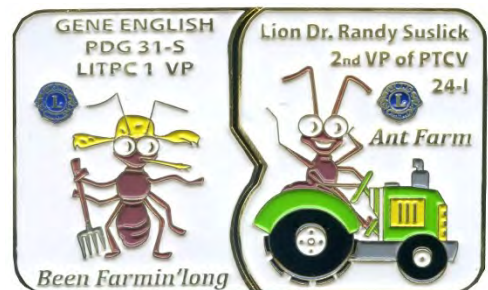

CC 0744 21
Yves Leveille (CAN)
Second Vice President

CC 0983 22
Yves Leveille
The Happy Clown & the Bridge

CC 0988 22
Gene English (NC)
The Circus Lion
1st Vice President

CC 1002 22
Gene English (NC)
1 ST Vice President
The Carriage CC 1003 22 was added to this pin since it is a 2 part pin. The carriage was issued by LITPC Director Chet Kramer.

FG 0036 22
Gene English (NC)
"Been Farmin' Long"
1st Vice President

FG 0037 22
Randy Suslick (VA)
"Ant Farmer"
2nd Vice President of the
PITCV

NOTE: FG 0037 22 pin is part of a puzzle and when joined together the pins to the left form a two pin puzzle, as shown above FYI.