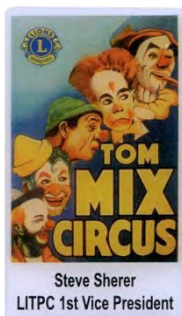

Steve Sherer (OH)
LITPC VP Board Pin
WW 1095 20

Steve Sherer (OH)
The Balloon Clown
CC 0081 20

Steve Sherer (OH)
Emmitt Kelly
CC 0203 21

NOTE: This is pin # 1 and #2 in an eventual 8 pin set honoring the world's famous Circus Clown, Emmitt Kelly.

Steve Sherer (OH)
Tom Mix Circus
CC 0285 21

Steve Sherer (OH)
"Sylvester" the Clown
CC 0324 21

Steve Sherer (OH)
CC 0384 21

Steve Sherer (OH)
CC 0427 21

NOTE: This is pin #3 in an eventual 8 pin set honoring the world's famous Circus Clown, Emmitt Kelly.