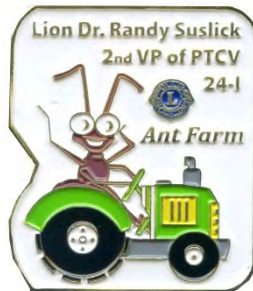

CC 0744 21
Yves Leveille (CAN)
Second Vice President

CC 0983 22
Yves Leveille
The Happy Clown & the Bridge

CC 0988 22
Gene English (NC)
The Circus Lion
1st Vice President

CC 1002 22
Gene English (NC)
1 ST Vice President
The Carriage CC 1003 22 was added to this pin since it is a 2 part pin. The carriage was issued by LITPC Director Chet Kramer.

FG 0036 22
Gene English (NC)
"Been Farmin' Long"
1st Vice President

FG 0037 22
Randy Suslick (VA)
"Ant Farmer"
2nd Vice President of the
PITCV

NOTE: FG 0037 22 pin is part of a puzzle and when joined together the pins to the left form a two pin puzzle, as shown above FYI.