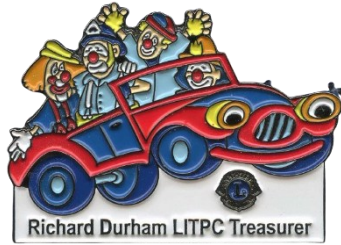

CC 0301 21
Richard Durham (NC)
A Car Load of Clowns