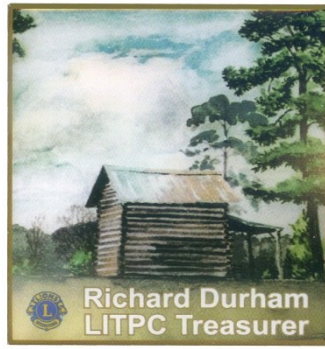

FG 0185 22
Richard Durham (NC)
Dwelling on the Farm