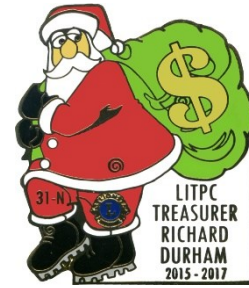

LITPC Treasurer Pins

2013-2015
Richard Durham (NC)

2013-2015
Richard Durham (NC)

2015-2017
Richard Durham (NC)

2017
Richard Durham (NC)
AT 0879 17
Hound Dog

2018
Richard Durham (NC)
AT 0991 18
"Carolina Groundhog"