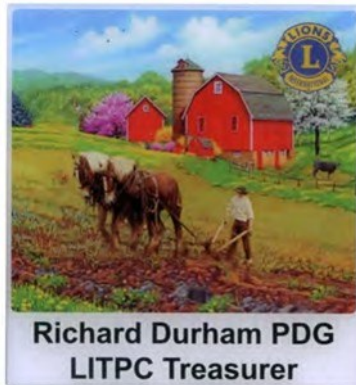

FG 0245 22
Richard Durham (NC)
Weather Vane

FG 0265 22
Richard Durham (NC)
2022-2023 LITPC Board Pin

FG 0488 23
Richard Durham (NC)

[Click here to view the "The Parade of John Deere Tractor" set.](#)

FG 0838 23
Richard Durham (NC)