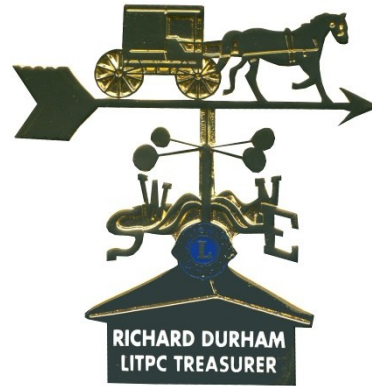

[Click here to view the set called "The Ice Cream Parlor"](#)

CC 0718 21
Richard Durham (NC)
Bumper Car

CC 0746 21
Richard Durham (NC)
2021-2022 LITPC Board Pin

FG 0185 22
Richard Durham (NC)
Dwelling on the Farm