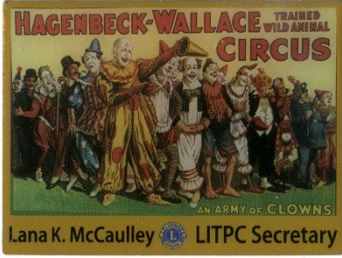

LITPC Secretary Pins

CC 0698 21
Lana McCaulley (PA)
An Army of Clowns