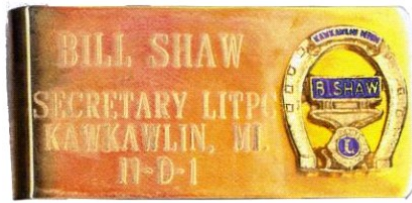

1987
Bill Shaw, Michigan