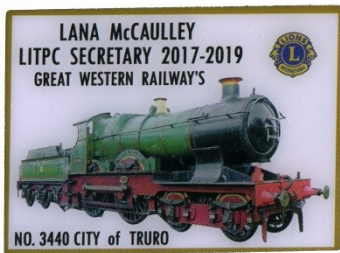

2018
Lana McCaulley (PA)
AT 1149 18
Great Western Railway's
No. 3440 City of Truro