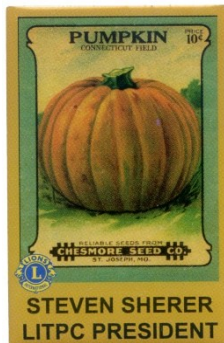

FG 0440 23
Steve Sherer (OH)
Pumpkin Seed
Packet #3