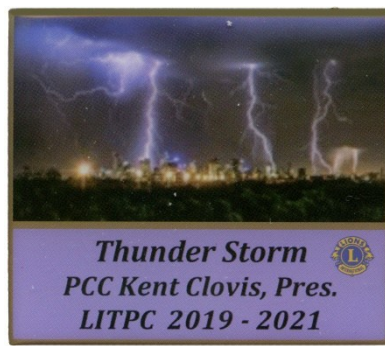

Kent Clovis (OK)
President 2019-2021
Thunder Storm
WW 0537 19