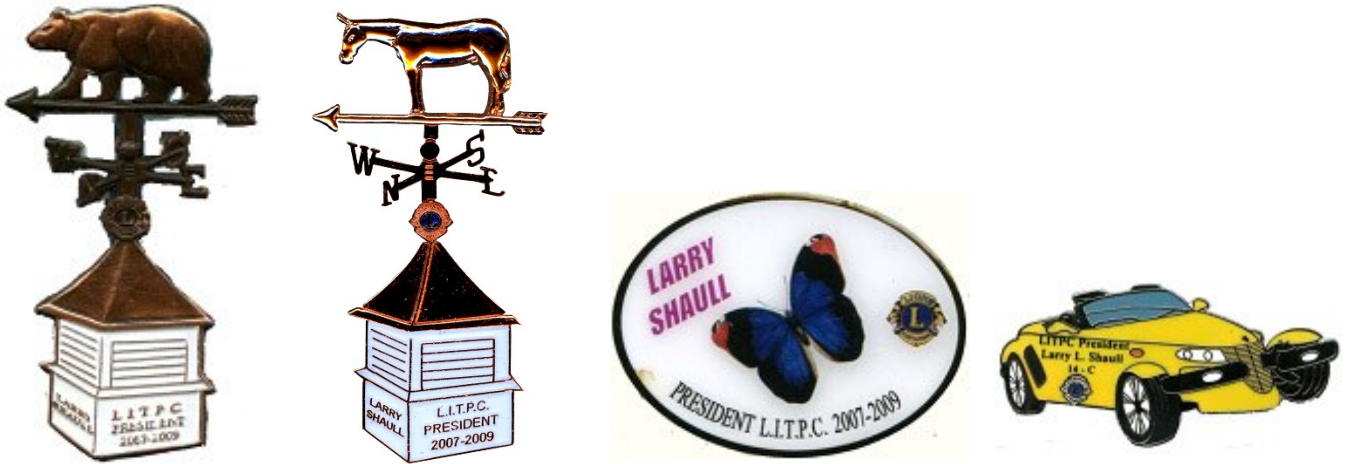

Larry Shaull, Pennsylvania
President 2007-2009