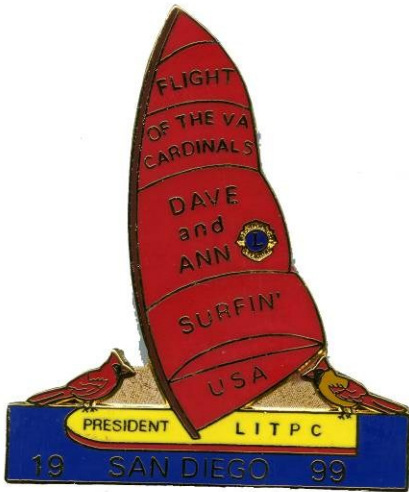

**Dave Harris, Virginia
President 1999-2001**