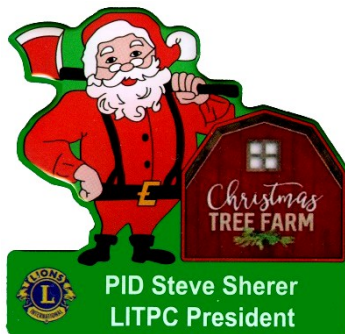

FG 0483 23
Steve Sherer (OH)
2021-2023 President