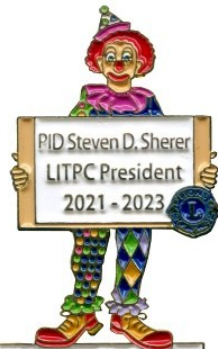

Ohio Lion Pin Traders

Steve Sherer (OH)
President 2021-2023
CC 0390 21

Issued at the 2021 LITPC Alternate Site meeting on June 3, 2021 to visitors visiting the Hospitality Room