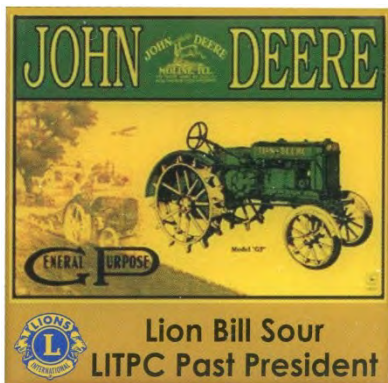

NOTE: Pin CC 1018 22 was added since it is a part of a 2 pin set.

FG 0042 22
Kent Clovis (OK)

FG 0052 22
Bob Walker (SC)

FG 0069 22
Kent Clovis (OK)
Case Antique Farm Tractors

FG 0071 22
Michael Gutyan (IN)
Der Ackerluft-Bulldog Lanz Farm Tractor

FG 0073 22
Bill Sour (CO)
Model GP John Deere Farm Tractor

FG 0075 22
Paul Viano (MA)
McCormick-Deering Farm Tractor

FG 0076 22
Bob Walker (SC)
360 Turbo Massey Ferguson Farm Tractor

LITPC Past Presidents