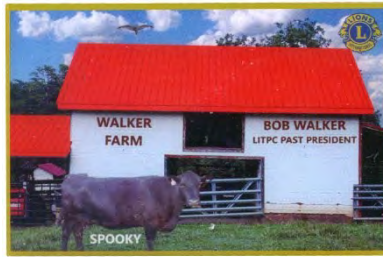

FG 0250 22
Bill Smith (VA)
President 1985-1987

FG 0281 22
Bob Walker (SC)
President 1995-1997

FG 0283 22
Ford King Ranch Pickup
Bob Walker
President 1995-1997

FG 0284 22
Meet "Sampson" the Bull
Bob Walker
President 1995-1997

FG 0285 22
Meet "Molly"
President 1995-1997

FG 0286 22
Meet "Spooky"
Bob Walker
President 1995-1997

FG 0287 22
Meet Bob's Dad "Papa Tater" & "Tar"
Bob Walker
President 1995-1997

FG 0289 & 0290 22
John Deere Tractor Pulling a Trailer Full of Peaches
Bob Walker
President 1995-1997