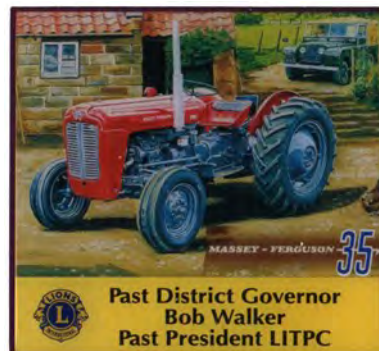

FG 0576 23
Farmall Tractor
 Paul Viano (MA)
 President 2013-2015

FG 0577 23
Massey-Ferguson 35 Tractor
 Bob Walker (SC)
 President 1995-1997

LITPC Past Presidents

FG 0578 23
Mary Ellen Sherer

FG 0579 23
Bill Sour (CO)
President 2009-2011