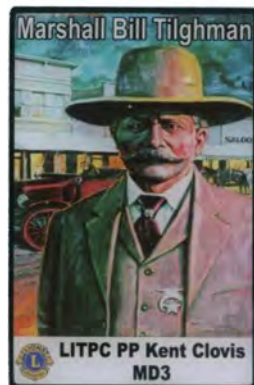

OW 0236 25
Marshall Tilghman
Kent Clovis (OK)
President 2019-2021