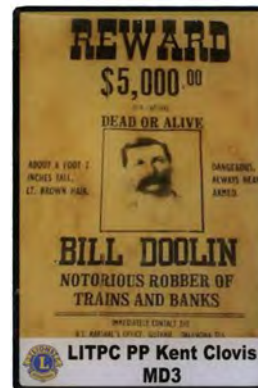

OW 0238 25
Bill Doolan
Kent Clovis (OK)
President 2019-2021