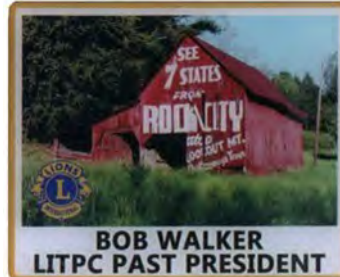

2022-2023

Bob Walker, SC
LITPC Past President
1995-1997

LITPC Past Presidents

FG 0864 23
Sweet Corn Seed Packet
Steve Sherer (OH)
President 2021-2023

FG 0867 23
Polled Herefords on the
Sherer Farm
Steve Sherer (OH)
President 2021-2023

FG 0879 23
Jim Schiebel (NY)
President 2005-2007
Blue Ribbon

FG 0881 23
Paul Viano (MA)
President 2013-2015
Blue Ribbon

FG 0882 23
Kent Clovis (OK)
President 2019-2021

FG 0886 23
Mike Gutyán (IN)
President 2017-2019