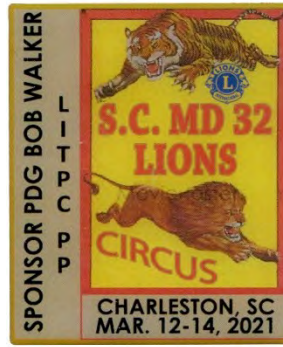

Lions International Trading Pin Club

Past President Pins

Volume 2

LITPC Past Presidents

2020
Bob Walker (SC)
CC 0031 20

2020
Bob Walker (SC)
The Happy Elephant
CC 0041 20

2020
Larry Shaul (PA)
CC 0059 20
AL G. Kelly & Miller Circus
NOTE: For those of you who collect LITPC pins, this pin was originally intended to be traded at the LITPC ASM in Iowa, as indicated on the pin.

CC 0170 21
Larry Shaul (PA)
Clown Cannon #1

CC 0174 21
Bob Walker (SC)
Clown Cannon #5

CC 0234 21
Bob Walker (SC)
South Carolina MD 32
Lions Circus
Pin #1 of a 10 pin set.

CC 0235 21
Bob Walker (SC)
South Carolina MD 32
Lions Circus
Pin #2 of a 10 pin set.