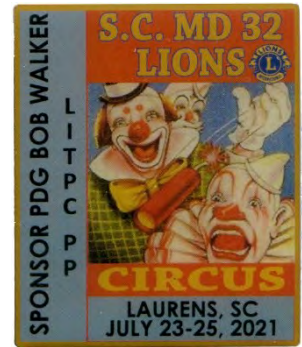

CC 0328 21
Bob Walker (SC)
"Boo Boo" the Clown

CC 0322 21
Jim Minnich (DE)
"Jingles" the Clown

CC 0326 21
Larry Shaul (PA)
"Loopy" the Clown

CC 0327 21
Bill Smith (VA)
"Buster" the Clown

LITPC Past Presidents

CC 0421 21
Bob Walker (SC)
South Carolina MD 32
Lions Circus
Pin #4 of a 10 pin set.

CC 0422 21
Bob Walker (SC)
South Carolina MD 32
Lions Circus
Pin # 5 of a 10 pin set

CC 0425 21
Bob Walker (SC)
NOTE: This is the 2nd pin in an eventual 5 pin set. The first pin was the Santa on the circus wagon CC 0236 21