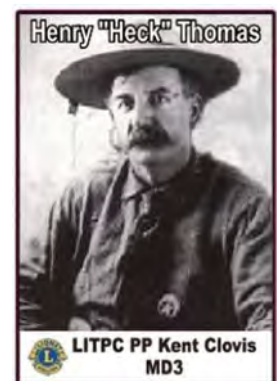

OW 0366 25

"Lawmen of the Oklahoma Territory"
Ken Clovis (OK) President 2019-2021