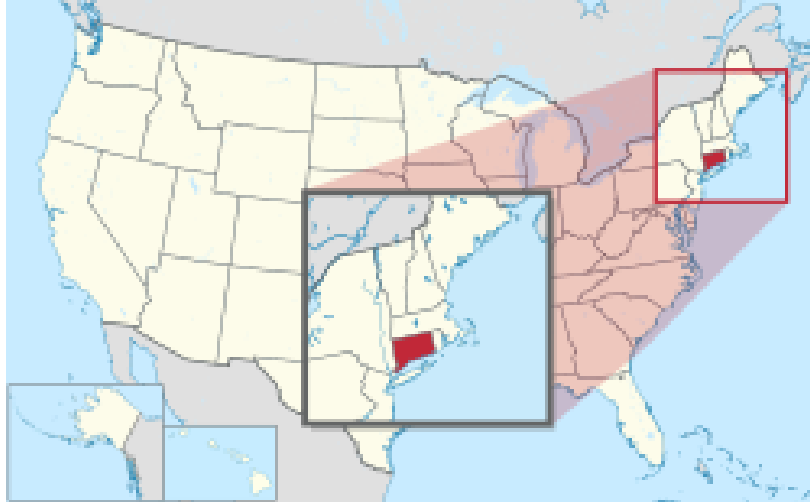

CONNECTICUT - MD 23

CONNECTICUT is in the northeastern region of the United States in the area referred to as New England, with a population of 1.6 million residents. The state was most influential in the development of the federal government and was one of the original 13 colonies to revolt from the English crown. The capital is Hartford and Lionism came to the state in 1921 when the **Bridgeport Lions Club** was chartered.

VOLUME 2