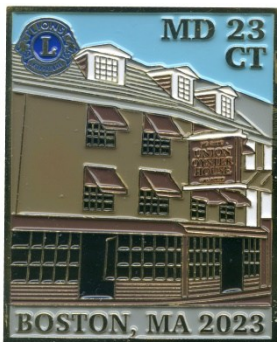

## CONNECTICUT - MD 23

**CONNECTICUT** is in the northeastern region of the United States in the area referred to as New England, with a population of 1.6 million residents. The state was most influential in the development of the federal government and was one of the original 13 colonies to revolt from the English crown. The capital is Hartford and Lionism came to the state in 1921 when the **Bridgeport Lions Club** was chartered.

### VOLUME 2

CONNECTICUT - MD 23

2022-1

2022-2

2022-3

2022 P

2022 Leo

NOTE: MD-23 has issued five pins, including the prestige and Leo, for 2022 due to the change in the venue for the LCI Convention, which was moved from India to Montreal. The COVID-19 pandemic problems being experienced in India caused the move.